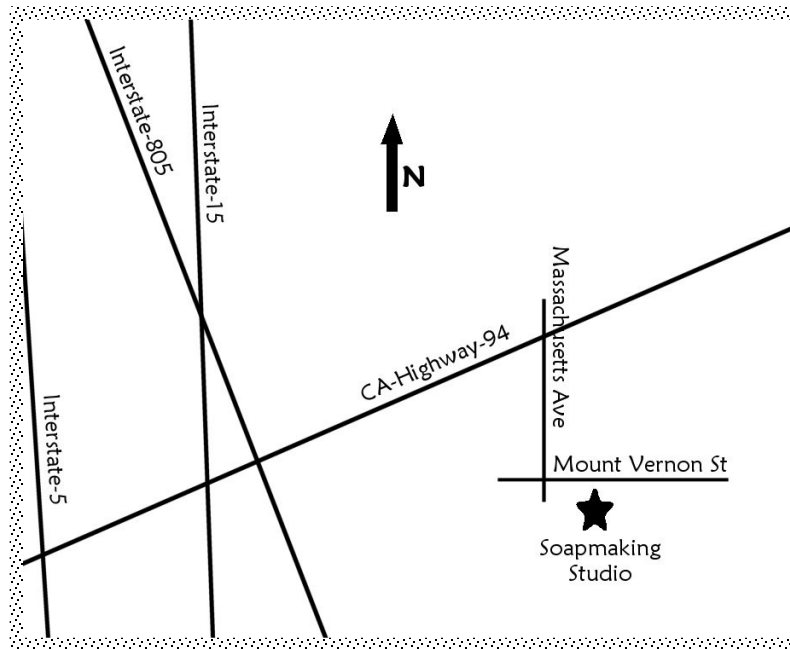

Map & Directions

[Soapmaking Studio](#)

7301 Mount Vernon St
Lemon Grove, CA 91945

Telephone

[+1 \(619\) 668-1435](tel:+1(619)668-1435)

Map

Highway Directions

From **CA-Highway-94**, exit Massachusetts Ave.
Left (south) on **Massachusetts Ave** to Mount Vernon St.
Left (east) on **Mount Vernon St**.
7301 is on the right (south) side of Mount Vernon St.

Trolley Directions

Take the San Diego MTS Trolley **Orange Line** to the Massachusetts Ave Station (eastbound stop number **75040** or westbound stop number **75041**).
Cross Massachusetts Ave and go straight (northeast) onto Main St.
Left (northwest) on San Pasqual St.
Right (north) on McKnight Dr.
Right (east) on Mount Vernon St.
7301 is on the right (south) side of Mount Vernon St.